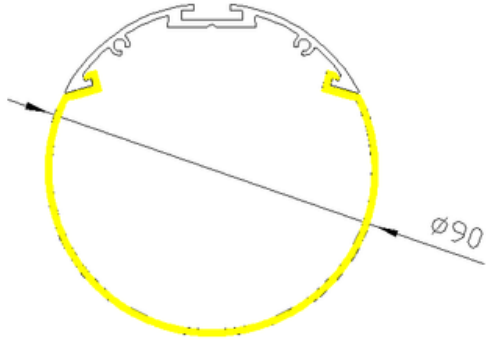

Product KOD : 1648

LED

PROFİL ÖLÇÜSÜ

PROFILE SIZE

İŞIK DAĞILIM EĞRİSİ

LIGHT DISTRIBUTION CURVE

LED ÖZELLİKLERİ

LED FEATURES

Technical Specifications		Connections Data		Electrical Specifications	
Length (mm)	500	Wire size	0,2-0,75 mm ² (24-18AWG)	Series	10
Width (mm)	16	Terminal Strip Length	7,5-8,5 mm	Parallel	3
PCB Thickens(mm)	1,6	Connector	Poke-in connector	Total Led Quantity	30
PCB Material	FR4 & Alum				
Led	Mid Power				