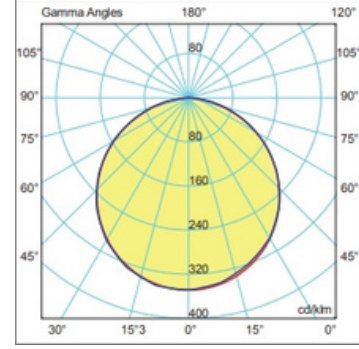

Product KOD : 1648

LED

PROFİL ÖLÇÜSÜ

PROFILE SIZE

İŞIK DAĞILIM EĞRİSİ

LIGHT DISTRIBUTION CURVE

LED ÖZELLİKLERİ

LED FEATURES

Technical Specifications		Connections Data		Electrical Specifications	
Length (mm)	500	Wire size	0,2-0,75 mm ² (24-18AWG)	Series	10
Width (mm)	16	Terminal Strip Length	7,5-8,5 mm	Parallel	3
PCB Thickens(mm)	1,6	Connector	Poke-in connector	Total Led Quantity	30
PCB Material	FR4 & Alum				
Led	Mid Power				