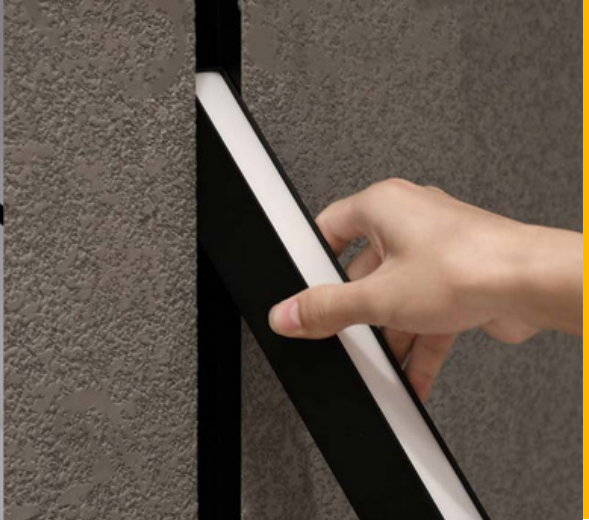

02

10

12

18

20

22

24