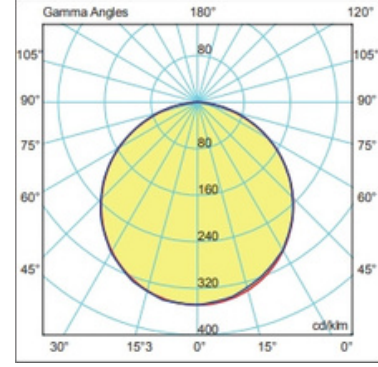

Product KOD : 3020 4560

LED

PROFİL ÖLÇÜSÜ PROFILE SİZE

IŞIK DAĞILIM EĞRİSİ LIGHT DISTRIBUTION CURVE

LED ÖZELLİKLERİ LED FEATURES

min. Typ. max.	2700K	min. Typ. max.	4000K
1239 1304 1369		1365 1437 1509	
min. Typ. max.	3000K	min. Typ. max.	6500K
1285 1353 1421		1365 1437 1509	

Operating Module Current	Operating Current per LED	Operating Voltage (Typ)	Module Power (Typ)
350 mA	116 mA	30V	10,5w

Technical Specifications		Connections Data		Electrical Specifications	
Length (mm)	500	Wire size	0,2-0,75 mm ² (24-18AWG)	Series	10
Width (mm)	16	Terminal Strip Length	7,5-8,5 mm	Parallel	3
PCB Thickness(mm)	1,6	Connector	Poke-in connector	Total Led Quantity	30
PCB Material	FR4 & Alum				
Led	Mid Power				