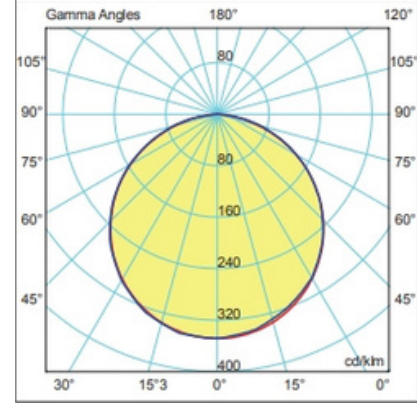

Product KOD : 3020 0081

LED

PROFİL ÖLÇÜSÜ

PROFILE SIZE

İŞIK DAĞILIM EĞRİSİ

LIGHT DISTRIBUTION CURVE

LED ÖZELLİKLERİ

LED FEATURES

Technical Specifications		Connections Data		Electrical Specifications	
Length (mm)	500	Wire size	0,2-0,75 mm ² (24-18AWG)	Series	10
Width (mm)	16	Terminal Strip Length	7,5-8,5 mm	Parallel	3
PCB Thickness(mm)	1,6	Connector	Poke-in connector	Total Led Quantity	30
PCB Material	FR4 & Alum				
Led	Mid Power				