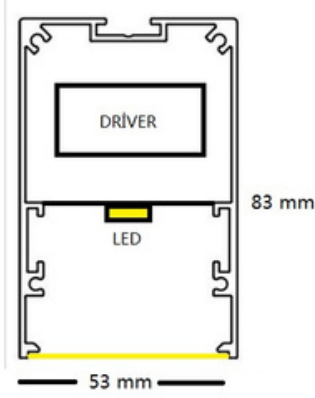

Product KOD : 3020 0081

LED

PROFİL ÖLÇÜSÜ

PROFILE SIZE

İŞIK DAĞILIM EĞRİSİ

LIGHT DISTRIBUTION CURVE

LED ÖZELLİKLERİ

LED FEATURES

Technical Specifications		Connections Data		Electrical Specifications	
Length (mm)	500	Wire size	0,2-0,75 mm ² (24-18AWG)	Series	10
Width (mm)	16	Terminal Strip Length	7,5-8,5 mm	Parallel	3
PCB Thickness(mm)	1,6	Connector	Poke-in connector	Total Led Quantity	30
PCB Material	FR4 & Alum				
Led	Mid Power				