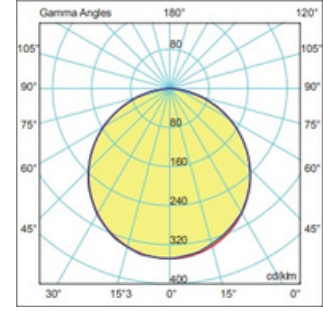

Product KOD : 10494

LED

PROFİL ÖLÇÜSÜ

PROFILE SIZE

IŞIK DAĞILIM EĞRİSİ

LIGHT DISTRIBUTION CURVE

LED ÖZELLİKLERİ

LED FEATURES

Technical Specifications		Connections Data		Electrical Specifications	
Length (mm)	500	Wire size	0,2-0,75 mm ² (24-18AWG)	Series	10
Width (mm)	16	Terminal Strip Length	7,5-8,5 mm	Parallel	3
PCB Thickens(mm)	1,6	Connector	Poke-in connector	Total Led Quantity	30
PCB Material	FR4 & Alum				
Led	Mid Power				