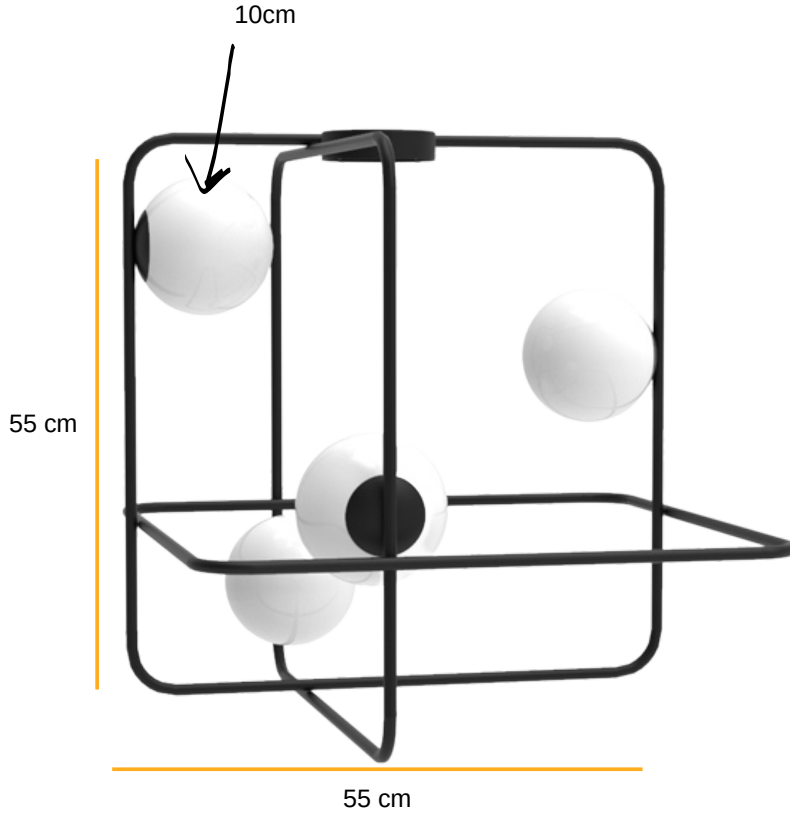

Ürün KODU : 6960

Technical Information ;

Metal body
4xE27 lampholder
Osram, Philips & Sylvania Led bulb
220-240V Input voltage
Color return CRI 80
Frequency 50-60 Hz
IP protection class IP20
Production at the desired color temperature.
Electrostatic powder paint in different ral codes

Product CODE : 6960

LED

ÜRÜN ÖLÇÜSÜ
PRODUCT SIZE

İşık Renk Seçenekleri

Light Color Options

2700 K

3000 K

4000 K