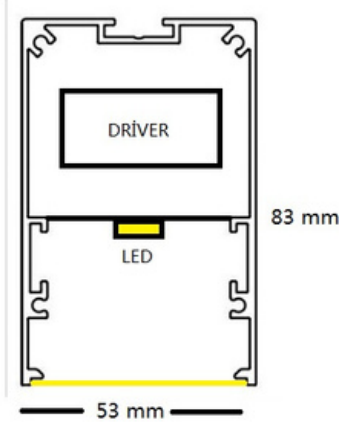

Product KOD : 1097

LED

PROFİL ÖLÇÜSÜ

PROFİLE SİZE

İŞIK DAĞILIM EĞRİSİ

LIGHT DISTRIBUTION CURVE

LED ÖZELLİKLERİ

LED FEATURES

Technical Specifications		Connections Data		Electrical Specifications	
Length (mm)	500	Wire size	0,2-0,75 mm ² (24-18AWG)	Series	10
Width (mm)	16	Terminal Strip Length	7,5-8,5 mm	Parallel	3
PCB Thickens(mm)	1,6	Connector	Poke-in connector	Total Led Quantity	30
PCB Material	FR4 & Alum				
Led	Mid Power				