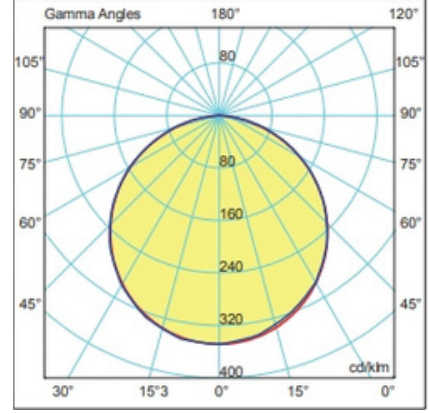

Product KOD : 1097

LED

PROFİL ÖLÇÜSÜ

PROFİLE SİZE

İŞIK DAĞILIM EĞRİSİ

LIGHT DISTRIBUTION CURVE

LED ÖZELLİKLERİ

LED FEATURES

Technical Specifications		Connections Data		Electrical Specifications	
Length (mm)	500	Wire size	0,2-0,75 mm ² (24-18AWG)	Series	10
Width (mm)	16	Terminal Strip Length	7,5-8,5 mm	Parallel	3
PCB Thickens(mm)	1,6	Connector	Poke-in connector	Total Led Quantity	30
PCB Material	FR4 & Alum				
Led	Mid Power				