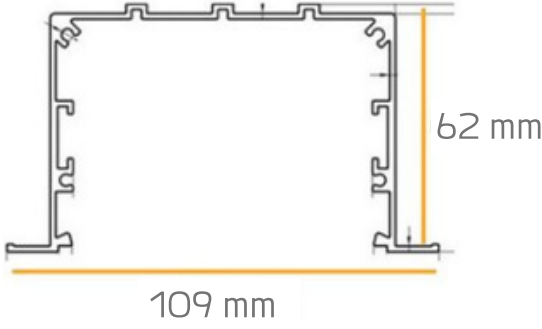

### Tecnical Information ;

Aluminum extrusion body. 1.4mm aluminum thickness  
Samsung SMD LED  
Osram or Tridonic driver  
Resistant to UV rays, pc diffuser with high light permeability that does not turn yellow during the life of the fixture  
220-240V Input voltage  
Color return index CRI 80  
Frequency 50-60 Hz  
IP protection class IP40  
Production at desired color temperature.  
Electrostatic powder coating in different ral codes

## PROFİL ÖLÇÜSÜ PROFILE SIZE

Technical Specifications		Connections Data		Electrical Specifications	
Length (mm)	500	Wire size	0,2-0,75 mm <sup>2</sup> (24-18AWG)	Series	10
Width (mm)	16	Terminal Strip Length	7,5-8,5 mm	Parallel	3
PCB Thickens(mm)	1,6	Connector	Poke-in connector	Total Led Quantity	30
PCB Material	FR4 & Alum				
Led	Mid Power				