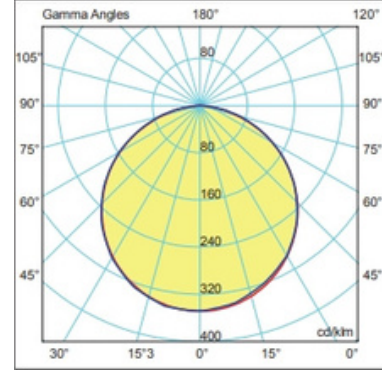

Product KOD : 3020 4550

LED

PROFİL ÖLÇÜSÜ

PROFILE SIZE

İŞIK DAĞILIM EĞRİSİ

LIGHT DISTRIBUTION CURVE

LED ÖZELLİKLERİ

LED FEATURES

Technical Specifications		Connections Data		Electrical Specifications	
Length (mm)	500	Wire size	0,2-0,75 mm ² (24-18AWG)	Series	10
Width (mm)	16	Terminal Strip Length	7,5-8,5 mm	Parallel	3
PCB Thickness(mm)	1,6	Connector	Poke-in connector	Total Led Quantity	30
PCB Material	FR4 & Alum				
Led	Mid Power				