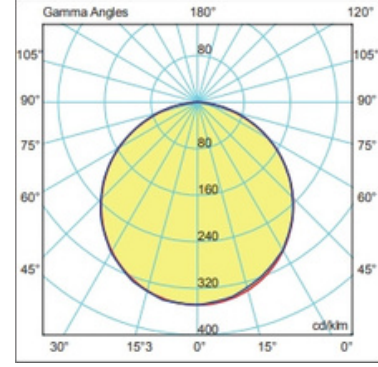

Product KOD : 1096

LED

PROFİL ÖLÇÜSÜ PROFILE SIZE

İŞIK DAĞILIM EĞRİSİ LIGHT DISTRIBUTION CURVE

LED ÖZELLİKLERİ LED FEATURES

min. Typ.	max.	min. Typ.	max.
1239	1304	1365	1437
1369	2700K	1509	4000K
min. Typ.	max.	min. Typ.	max.
1285	1353	1365	1437
1421	3000K	1509	6500K

Operating Module Current	Operating Current per LED	Operating Voltage (Typ)	Module Power (Typ)
350 mA	116 mA	30V	10,5w

Technical Specifications		Connections Data		Electrical Specifications	
Length (mm)	500	Wire size	0,2-0,75 mm ² (24-18AWG)	Series	10
Width (mm)	16	Terminal Strip Length	7,5-8,5 mm	Parallel	3
PCB Thickens(mm)	1,6	Connector	Poke-in connector	Total Led Quantity	30
PCB Material	FR4 & Alum				
Led	Mid Power				