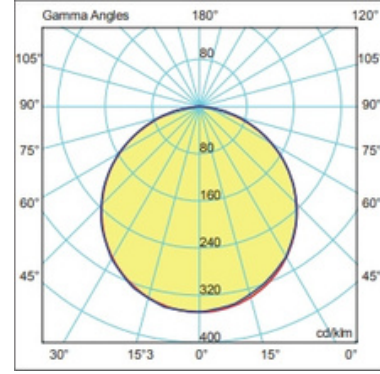

Product KOD : 3020 4580

LED

PROFİL ÖLÇÜSÜ PROFILE SIZE

IŞIK DAĞILIM EĞRİSİ LIGHT DISTRIBUTION CURVE

LED ÖZELLİKLERİ LED FEATURES

min. Typ. max.	2700K	min. Typ. max.	4000K
1239 1304 1369		1365 1437 1509	
min. Typ. max.	3000K	min. Typ. max.	6500K
1285 1353 1421		1365 1437 1509	

Operating Module Current	Operating Current per LED	Operating Voltage (Typ)	Module Power (Typ)
350 mA	116 mA	30V	10,5w

Technical Specifications		Connections Data		Electrical Specifications	
Length (mm)	500	Wire size	0,2-0,75 mm ² (24-18AWG)	Series	10
Width (mm)	16	Terminal Strip Length	7,5-8,5 mm	Parallel	3
PCB Thickens(mm)	1,6	Connector	Poke-in connector	Total Led Quantity	30
PCB Material	FR4 & Alum				
Led	Mid Power				