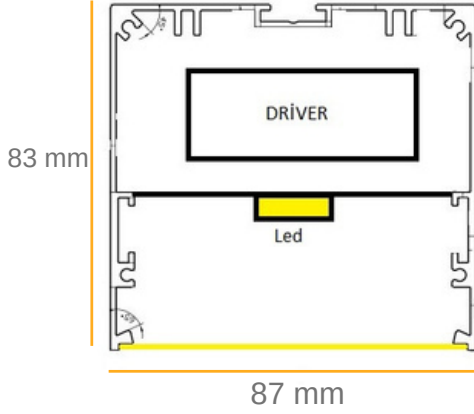

## PROFİL ÖLÇÜSÜ

PROFILE SIZE

Technical Specifications		Connections Data		Electrical Specifications	
Length (mm)	500	Wire size	0,2-0,75 mm <sup>2</sup> (24-18AWG)	Series	10
Width (mm)	16	Terminal Strip Length	7,5-8,5 mm	Parallel	3
PCB Thickness(mm)	1,6	Connector	Poke-in connector	Total Led Quantity	30
PCB Material	FR4 & Alum				
Led	Mid Power				