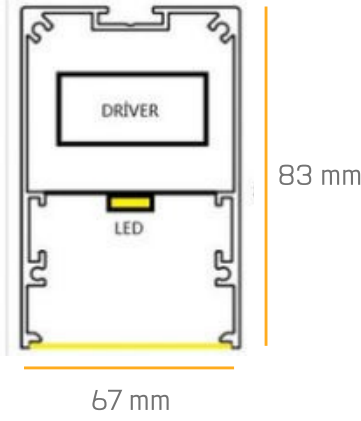

## PROFİL ÖLÇÜSÜ

PROFILE SIZE

Tecnichal Specifications		Connections Data		Electrical Specifications	
Length (mm)	500	Wire size	0,2-0,75 mm <sup>2</sup> (24-18AWG)	Series	10
Width (mm)	16	Terminal Strip Length	7,5-8,5 mm	Parallel	3
PCB Thickens(mm)	1,6	Connector	Poke-in connector	Total Led Quantity	30
PCB Material	FR4 & Alum				
Led	Mid Power				