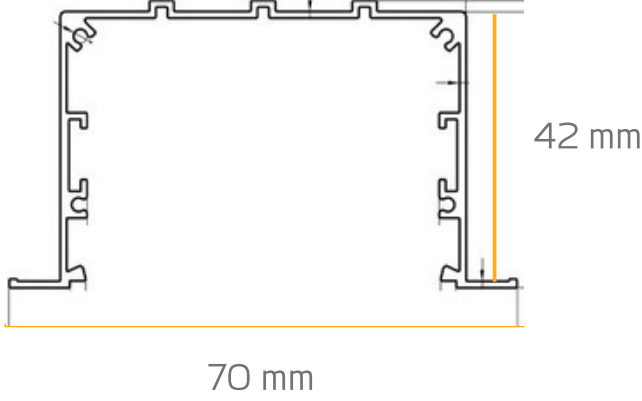

Product KOD : 1086

LED

PROFİL ÖLÇÜSÜ  
PROFILE SIZE

IŞIK DAĞILIM EĞRİSİ  
LIGHT DISTRIBUTION CURVE

LED ÖZELLİKLERİ  
LED FEATURES

min. Typ.	max.	min. Typ.	max.
1239	1304	1365	1437
1369	2700K	1509	4000K
min. Typ.	max.	min. Typ.	max.
1285	1353	1365	1437
1421	3000K	1509	6500K

Operating Module Current	Operating Current per LED	Operating Voltage (Typ)	Module Power (Typ)
350 mA	116 mA	30V	10,5w

Technical Specifications		Connections Data		Electrical Specifications	
Length (mm)	500	Wire size	0,2-0,75 mm <sup>2</sup> (24-18AWG)	Series	10
Width (mm)	16	Terminal Strip Length	7,5-8,5 mm	Parallel	3
PCB Thickens(mm)	1,6	Connector	Poke-in connector	Total Led Quantity	30
PCB Material	FR4 & Alum				
Led	Mid Power				