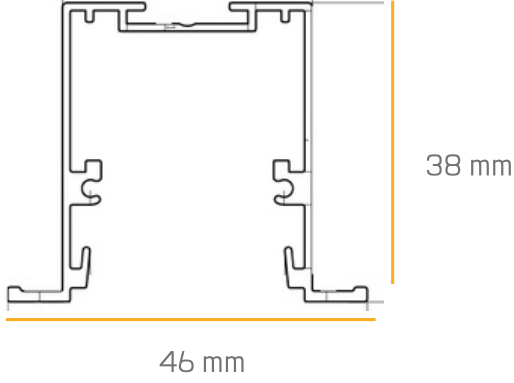

## PROFİL ÖLÇÜSÜ PROFILE SIZE

Technical Specifications		Connections Data		Electrical Specifications	
Length (mm)	500	Wire size	0,2-0,75 mm <sup>2</sup> (24-18AWG)	Series	10
Width (mm)	16	Terminal Strip Length	7,5-8,5 mm	Parallel	3
PCB Thickness(mm)	1,6	Connector	Poke-in connector	Total Led Quantity	30
PCB Material	FR4 & Alum				
Led	Mid Power				