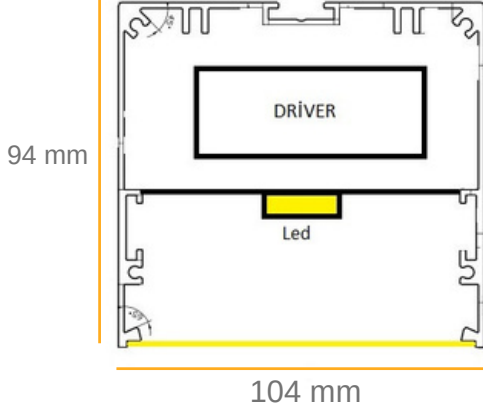

## PROFİL ÖLÇÜSÜ

PROFILE SIZE

Technical Specifications		Connections Data		Electrical Specifications	
Length (mm)	500	Wire size	0,2-0,75 mm <sup>2</sup> (24-18AWG)	Series	10
Width (mm)	16	Terminal Strip Length	7,5-8,5 mm	Parallel	3
PCB Thickens(mm)	1,6	Connector	Poke-in connector	Total Led Quantity	30
PCB Material	FR4 & Alum				
Led	Mid Power				