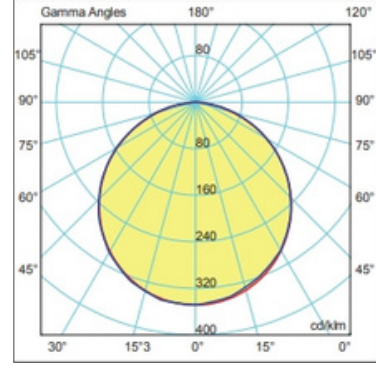

Product KOD : 3020 0004

LED

PROFİL ÖLÇÜSÜ PROFILE SIZE

IŞIK DAĞILIM EĞRİSİ LIGHT DISTRIBUTION CURVE

LED ÖZELLİKLERİ LED FEATURES

min. Typ. max.	2700K	min. Typ. max.	4000K
1239 1304 1369		1365 1437 1509	
min. Typ. max.	3000K	min. Typ. max.	6500K
1285 1353 1421		1365 1437 1509	

Operating Module Current	Operating Current per LED	Operating Voltage (Typ)	Module Power (Typ)
350 mA	116 mA	30V	10,5w

Technical Specifications		Connections Data		Electrical Specifications	
Length (mm)	500	Wire size	0,2-0,75 mm ² (24-18AWG)	Series	10
Width (mm)	16	Terminal Strip Length	7,5-8,5 mm	Parallel	3
PCB Thickens(mm)	1,6	Connector	Poke-in connector	Total Led Quantity	30
PCB Material	FR4 & Alum				
Led	Mid Power				