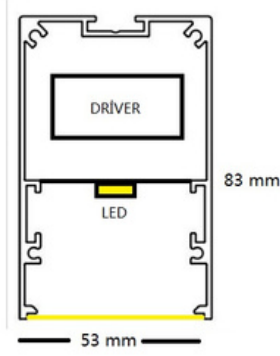

Product KOD : 3020 0004

LED

PROFİL ÖLÇÜSÜ PROFILE SIZE

IŞIK DAĞILIM EĞRİSİ LIGHT DISTRIBUTION CURVE

LED ÖZELLİKLERİ LED FEATURES

min. Typ. max.	2700K	min. Typ. max.	4000K
1239 1304 1369		1365 1437 1509	
min. Typ. max.	3000K	min. Typ. max.	6500K
1285 1353 1421		1365 1437 1509	

Operating Module Current	Operating Current per LED	Operating Voltage (Typ)	Module Power (Typ)
350 mA	116 mA	30V	10,5w

Technical Specifications		Connections Data		Electrical Specifications	
Length (mm)	500	Wire size	0,2-0,75 mm ² (24-18AWG)	Series	10
Width (mm)	16	Terminal Strip Length	7,5-8,5 mm	Parallel	3
PCB Thickens(mm)	1,6	Connector	Poke-in connector	Total Led Quantity	30
PCB Material	FR4 & Alum				
Led	Mid Power				