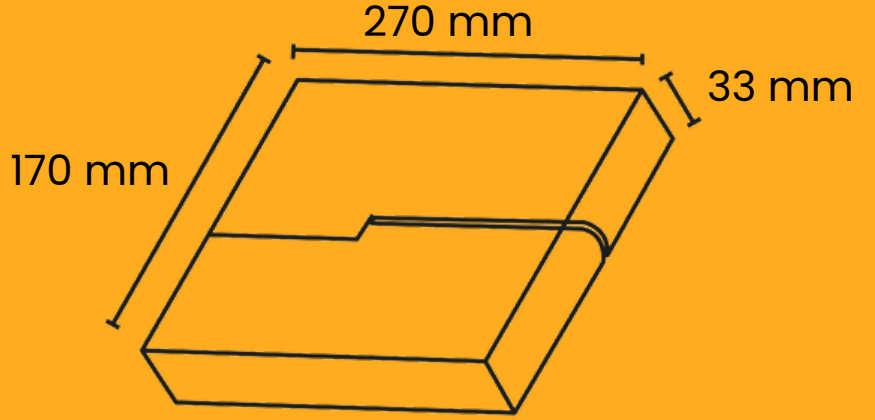

2026-2

10w – 1040 Lm

○
135 Hareket Kabiliyeti

Samsung LED
Meanwell Driver
Working Voltage (V) : 48
Gövde / Material : Alüminyum