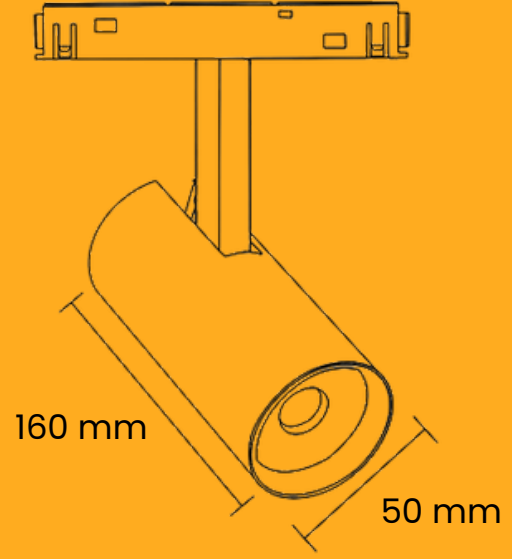

2025

36D – 10w – 1210 Lm

Samsung LED

Meanwell Driver

Working Voltage (V) : 48

Gövde / Material : Alüminyum